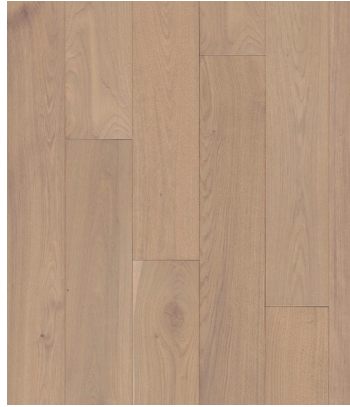

NORDICWOOD SLIM

Engineered Hardwood

flörz

Cremini Shrooms (Oak)

Utaupea (Oak)

Dijon Mustard (Oak)

Peat Moss (Hickory)

Transform your home into a sanctuary of tranquility with the NordicWood Slim collection. Designed to evoke a sense of calm, this collection perfectly complements an urban, modern lifestyle, infusing your space with a vibrant yet serene ambiance. Ideal for crafting a contemporary aesthetic that reflects your unique style.

PRODUCT SPECIFICATIONS

Species	Oak or Hickory	Finish	UV Cured Polyurethane Finish with Aluminum Oxide
Structure	Engineered multi-layer plywood core	Installation	T&G joint - Nailed, stapled, glued down or floated
Surface Layer	Sliced wood face layer	Suitable Location	On, above or below grade
Width	6 1/2"	Certification	CARB II & EPA, Floorscore
Thickness	1/2"	Radiant Heat	Oak - Suitable for use with hydronic systems Hickory - Not compatible
Length	Random	Warranty	Limited 35-year residential & lifetime structural
Edge Detail	Beveled edges	Price Range	\$\$ (\$ - \$\$\$\$)
Surface Texture	Light wirebrushed		
Gloss Level	Low degree luster level		
Variation Level	3 - Strong		